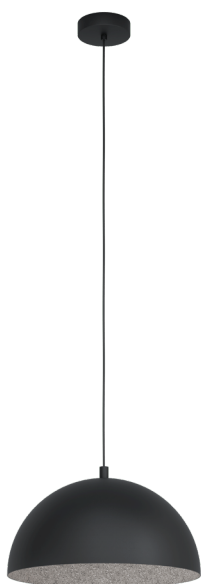

99451 GAETANO 1

General Information

Material number	99451
Type	pendant light
Product segment	Indoor
Theme	sonstige / nicht zuordenbar

Dimensions

Article Height (in mm/in)	1100
Article Diameter (in mm/in)	380
Net Weight (in kg)	1.34

Material & Colour

Enclosure Material	steel
Enclosure Colour	black, grey
Cable Colour	black

Functionality

Switch Type	without switch
Battery	No

99451 GAETANO 1

Technical Information

Protection Degree	IP20
Protection Class	2
Mains Voltage	220-240V,50/60Hz
Operation Voltage	220-240V,50/60Hz
max. Wattage (1)	1X40W

Illuminant 1

Illuminant Type (1)	E27
Illuminant incl. (1)	Exclusive
Socket Type (1)	E27

E27

1X40
W