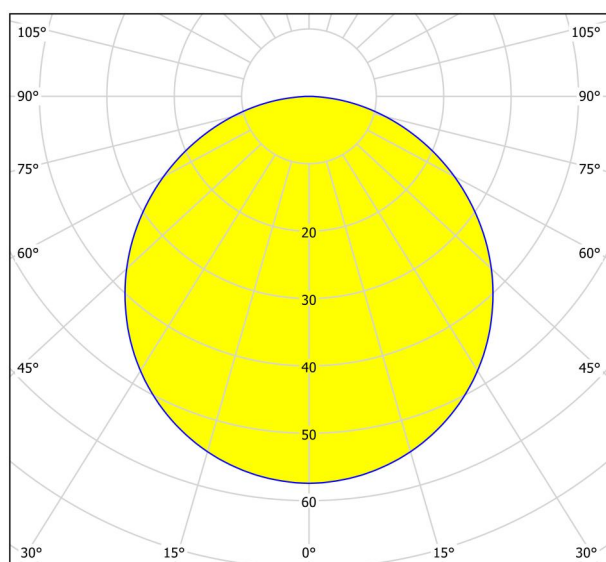

Technical Information

Protection Degree	IP20
Protection Class	2
Mains Voltage	220-240V,50/60Hz
Operation Voltage	220-240V,50/60Hz
Dimmable	No
max. Wattage (1)	2,7W

Illuminant 1

Socket Type (1)	LED
Illuminant Type (1)	LED
Illuminant incl. (1)	Inclusive
Lumen Complete	330
Kelvin Complete	4000K
Light colour Complete	WHITE
Energy efficiency class (EEI)	E
Dimmable	No
Info changeability□light source/driver	LED + driver can be exchanged by a specialist