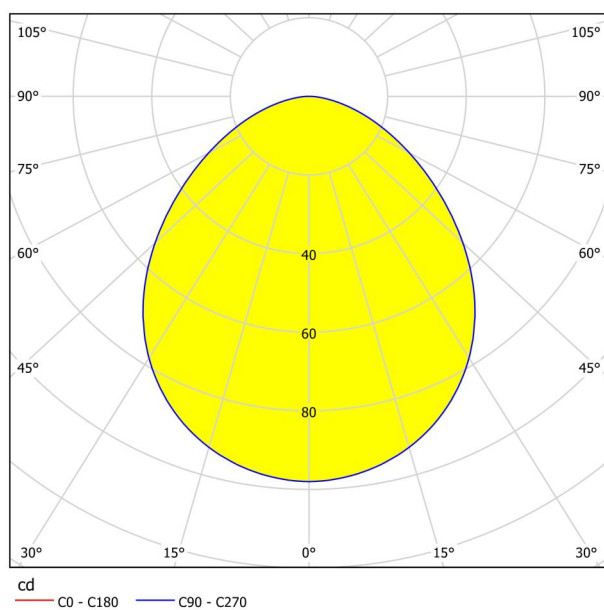

Technical Information

Protection Degree	IP20
Protection Class	2
Mains Voltage	220-230V,50/60Hz
Operation Voltage	220-230V,50/60Hz
Dimmable	No
max. Wattage (1)	4,9W

Illuminant 1

Socket Type (1)	LED
Illuminant Type (1)	LED
Illuminant incl. (1)	Inclusive
Lumen Complete	360
Kelvin Complete	3000K
Light colour Complete	WARM WHITE
Energy efficiency class (EEI)	F
Dimmable	No
Info changeability□light source/driver	LED exchangeable by a specialist, no driver included

Technical changes reserved

2/2

Contact | Support
eglo.com/en/eglo-worldwide